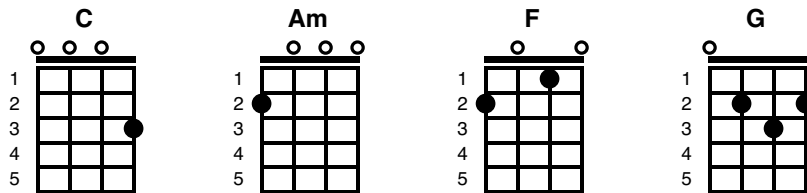

Zombie

Jamie T

Key of C

C Love, she sees a-Am-part from me, Po-F-ssessed behind the G eyes
A-C-part from the frightening, The Am moaning, the biting
He F seemed to be a nice G guy

And I C know what she thinks when she Am looks at me,
When she F looks with such de-G-spair
You're C not the only, Am one around here who F needs a bit of fresh G air

Cause I'm a C sad sad post teen, could have been a love machine
G No dream, come clean, walking like a Zombie-F-ee, like a Zombie-C-ee
And I'm a C coal train, fast lane, caught up in the dirty rain
G No pain, no gain, walking like a Zombie-F-ee, like Zombie-C-ee

Well this C old place here, man it's falling apart
She's on the F road as she goes, but she won't get far
I'm on a C show to parole to the toad in the hole
I gotta G grow some roots, I gotta prop up the bar